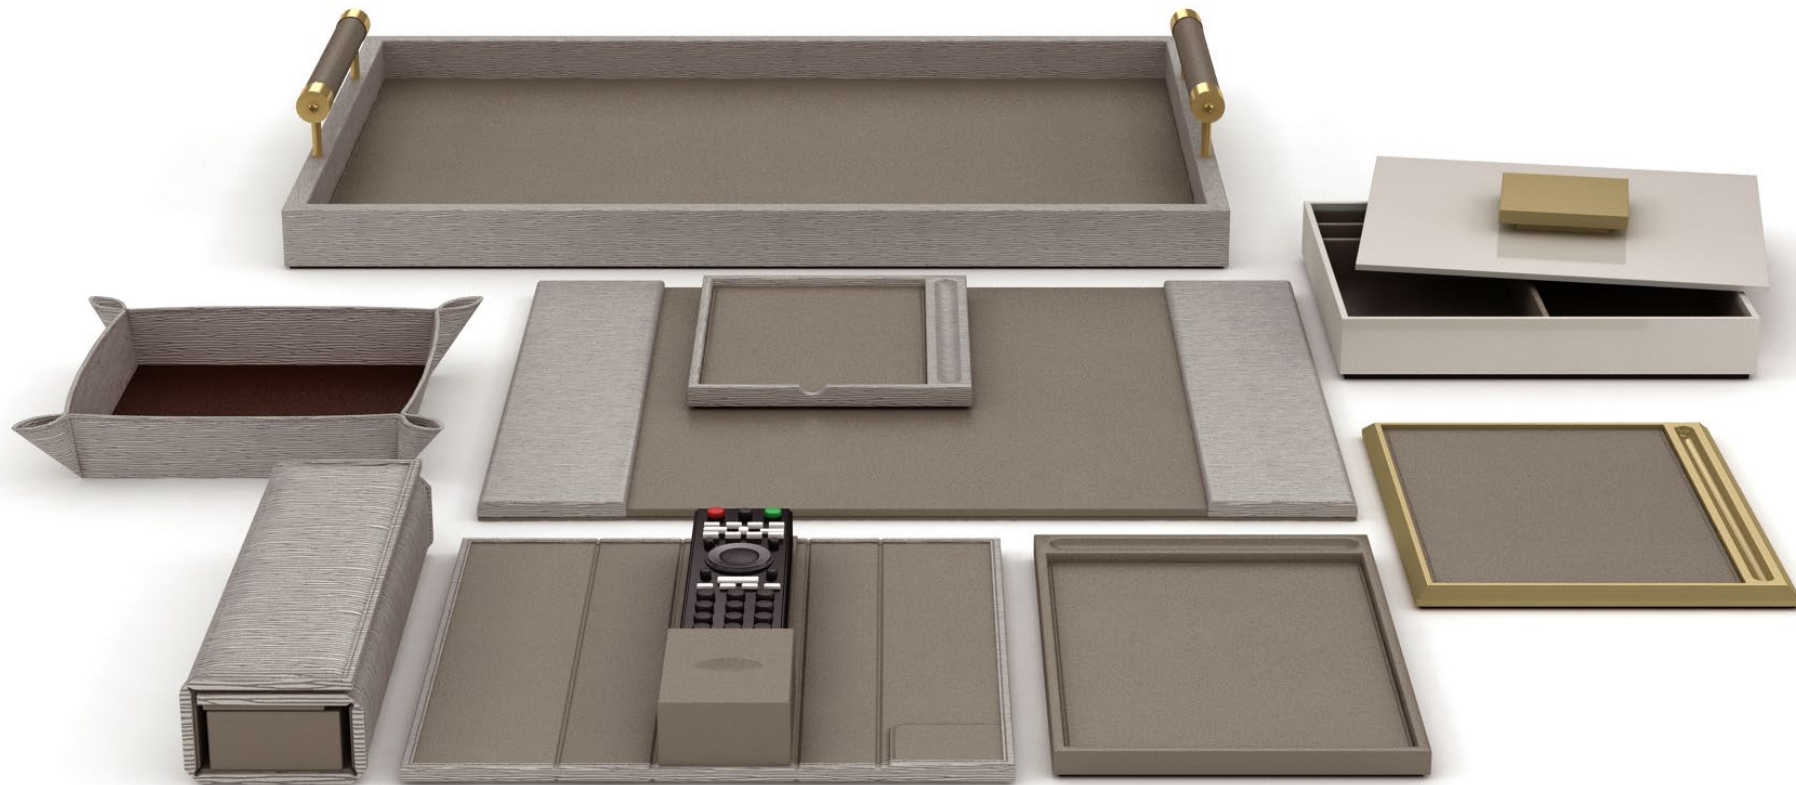

Wave Textured Leather Match

Produced to order: Wide range of colors